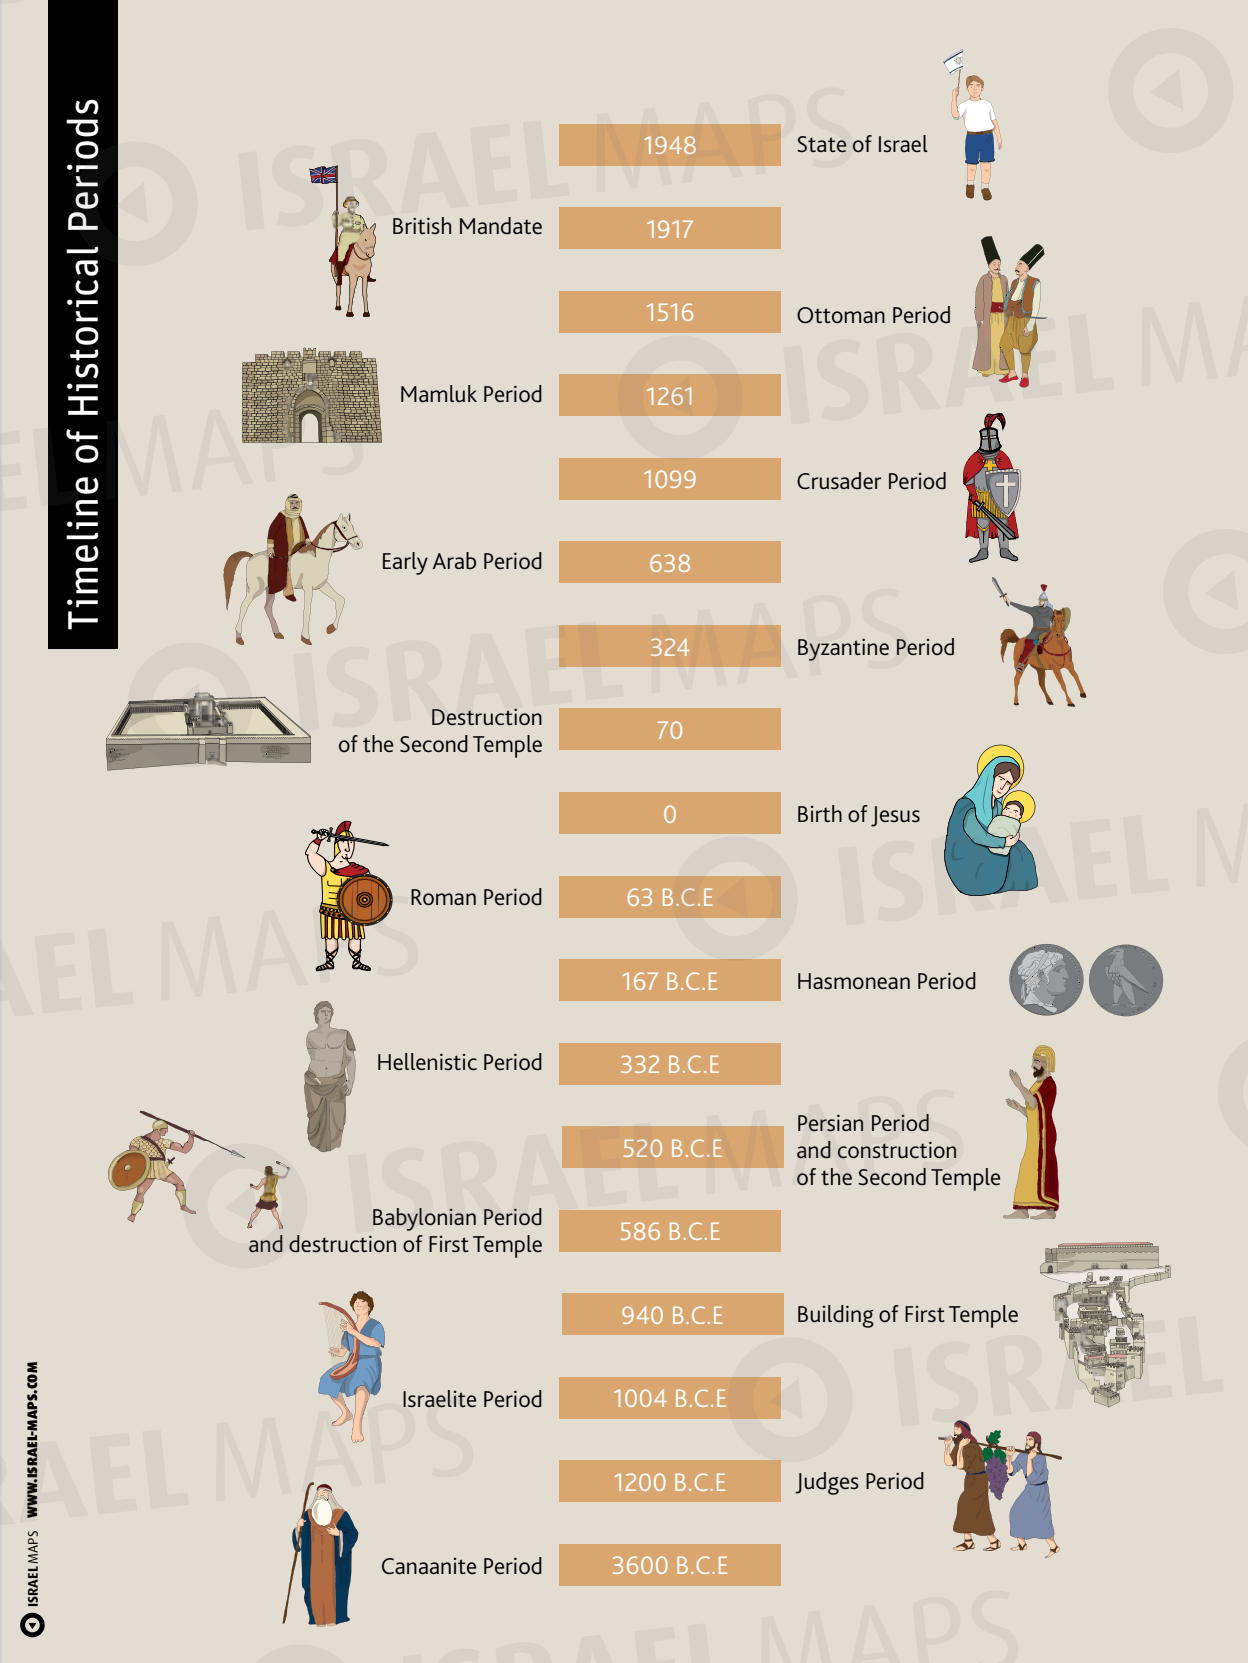

Experience  
Israel **Maps**

# Tribes of Israel

# Timeline of Historical Periods

Old City of Jerusalem

# In the Footsteps of Jesus

- The journey of Mary and Joseph & the escape route
- The journey of Jesus toward John the Baptist
- Jesus' Great Ministry in Galilee
- The journey of Jesus in Judea and Samaria